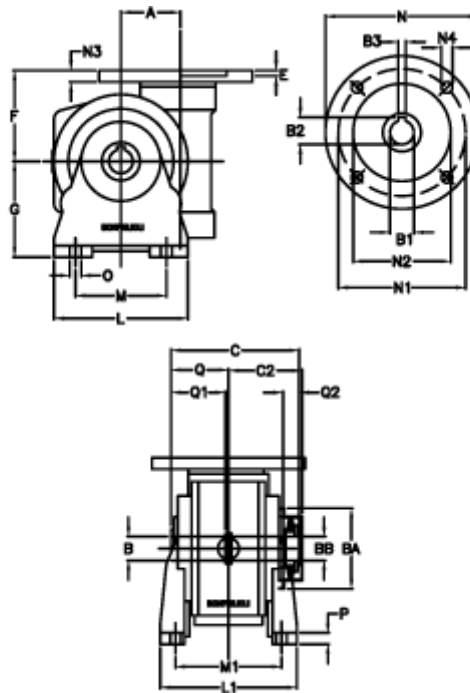

Article number: 390204401432336
 Description: Worm Gear with Torque Limiter
 VF 44-L2-V-14-P63B14

Measures

a	= 44.60	C2	= 48	M1	= 81.0	Q	= 32.0
B	= 18	Description	= VF 44V-xx-63B14	N	= 90	Q1	= 32
B1 E7	= 11	E	= 2.0	N1	= 75	Q2	= 12
B2	= 12.8	F	= 65	N2	= 60		
B3 H9	= 4	g	= 72	N3	= 8.0		
BA	= 40	L	= 90	N4	= 5,5		
BB H7	= 11	L1	= 98.0	O	= 8.5		
C	= 79	m	= 52	P	= 10		